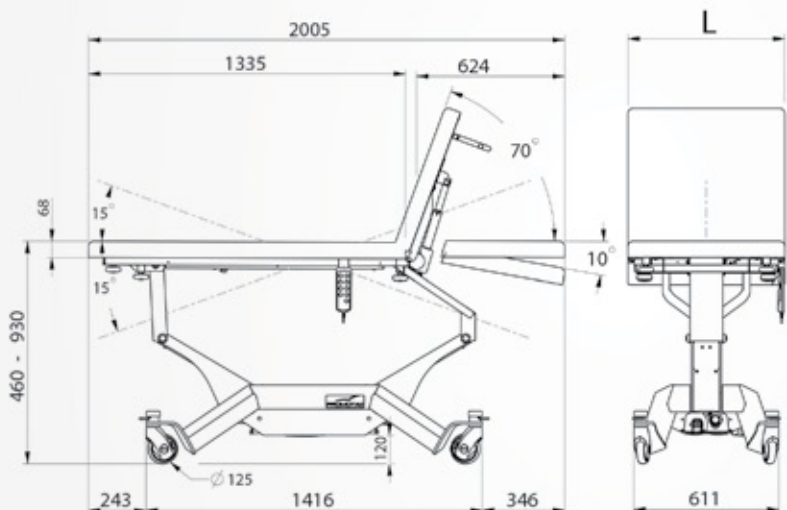

iQuest

HOSPITAL

COLORS OF UPHOLSTERIES & COUNTERPLATES

32 - BLUE *		CLASSIC
93 - COTTAGE *		
35 - RED *		
34 - YELLOW *		
91 - WHITE		VITAMIN
92 - MARINE *		
56 - DARKNESS		
57 - ANTISTATIC		
64 - GRAPE		COSY
67 - LAGOON		
66 - SWEET *		
63 - CEDRAT		
80 - SKY		COSY
81 - SEA GREEN *		
65 - LILAC *		
96 - TIN *		
82 - MOUSE GREY *		
83 - NATURAL		
84 - CHOCOLATE *		

*Colors benefiting from a matching counterplate. The other colors are equipped with a white counterplate