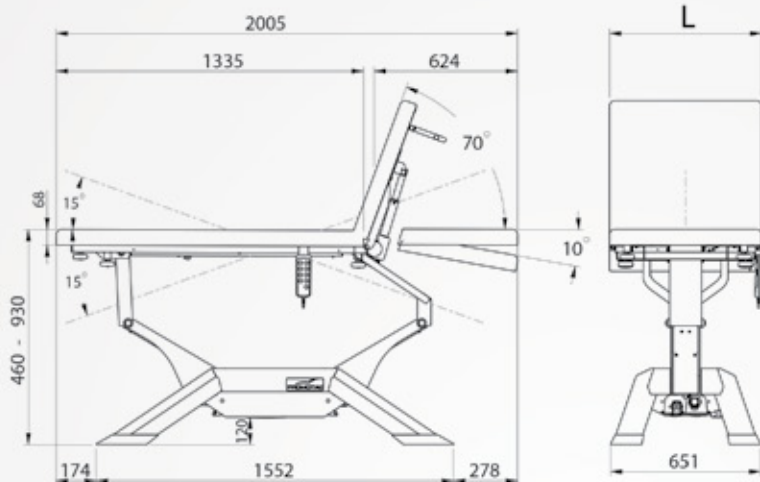

iQuest

STANDARD