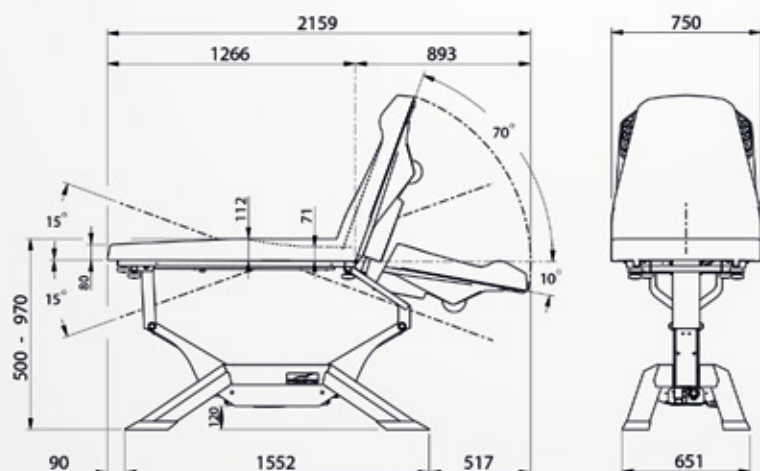

Backrest extension
Ref. 2055-01

Wired foot control
Ref. 3051-10

Plastic cover (foot end)
for flat upholstery
65cm Ref. 600150-65C
75cm Ref. 600150-75C

Plastic cover
(head end)
Ref. 3056-02

Plastic cover
(foot end)
Ref. 3056-01

Pair of barriers
Ref. 85114-01

Pair of head rails
Ref. 30878-XXT

Pair of foot rails
Ref. 30878-XXP

iQuest

STANDARD

HOSPITAL

LOUNGE

COLORS OF UPHOLSTERIES & COUNTERPLATES